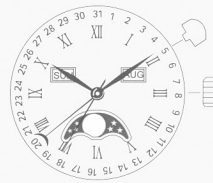

**6P26**

height 3.45mm  
1 eye (Date)  
3 years battery life (SR621SW)

**6P05**

height 3.45mm  
3 eyes (Day/Date/Month)  
3 years battery life (SR621SW)

**6P27**

height 3.45mm  
3 eyes (Day/Date/24 hour)  
3 years battery life (SR621SW)

**6P29**

height 3.45mm  
3 eyes (Day/Date/24 hour)  
3 years battery life (SR621SW)

**6P89**

height 3.85mm/month disc  
3 eyes (Day/Date/24 hour)  
3 years battery life (SR621SW)

**6P09**

height 3.45mm  
4 eyes (Month/Day/Date/24 hour)  
3 years battery life (SR621SW)

moon phase

**6P00**

height 3.45mm  
3 eyes (Day/Date/Month)  
3 years battery life (SR621SW)

moon phase

**6P20**

height 3.45mm  
2 eyes (Day/Date)  
3 years battery life (SR621SW)

moon phase

**6P21**

height 3.45mm  
2 eyes (Day/Date)  
3 years battery life (SR621SW)

moon phase

**6P24**

height 3.45mm  
3 years battery life (SR621SW)

moon phase

**6P80**

height 3.85mm/date pointer  
2 discs (Day/Month)  
3 years battery life (SR621SW)