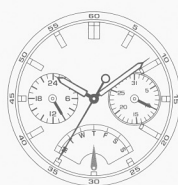

moon phase

**6P00**

height 3.45mm  
3 eyes (Day/Date/Month)  
3 years battery life (SR621SW)

moon phase

**6P20**

height 3.45mm  
2 eyes (Day/Date)  
3 years battery life (SR621SW)

moon phase

**6P21**

height 3.45mm  
2 eyes (Day/Date)  
3 years battery life (SR621SW)

moon phase

**6P24**

height 3.45mm  
3 years battery life (SR621SW)

moon phase

**6P80**

height 3.85mm/date pointer  
2 discs (Day/Month)  
3 years battery life (SR621SW)

## JR MULTI SERIES

12½"

NEW

NEW

NEW

**JR00**

height 4.18mm  
Retrograde day/Date/24 hour  
3years battery life(SR621SW)

**JR10**

height 4.18mm  
Retrograde day/Date/24 hour  
3years battery life(SR621SW)

**JR20**

height 4.18mm  
Retrograde day/Date/24 hour  
3years battery life(SR621SW)