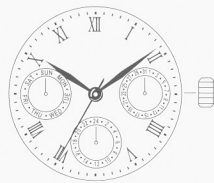

## 6P MULTI SERIES

10½"

High Hand Available

High Hand Available

**6P23**

height 3.45mm  
2 eyes (Date/24 hour)  
3 years battery life (SR621SW)

**6P25**

height 3.45mm  
2 eyes (Day/Date)  
3 years battery life (SR621SW)

**6P26**

height 3.45mm  
1 eye (Date)  
3 years battery life (SR621SW)

**6P05**

height 3.45mm  
3 eyes (Day/Date/Month)  
3 years battery life (SR621SW)

**6P27**

height 3.45mm  
3 eyes (Day/Date/24 hour)  
3 years battery life (SR621SW)

**6P29**

height 3.45mm  
3 eyes (Day/Date/24 hour)  
3 years battery life (SR621SW)

**6P89**

height 3.85mm/month disc  
3 eyes (Day/Date/24 hour)  
3 years battery life (SR621SW)

**6P09**

height 3.45mm  
4 eyes (Month/Day/Date/24 hour)  
3 years battery life (SR621SW)

moon phase

**6P00**

height 3.45mm  
3 eyes (Day/Date/Month)  
3 years battery life (SR621SW)

moon phase

**6P20**

height 3.45mm  
2 eyes (Day/Date)  
3 years battery life (SR621SW)

moon phase

**6P21**