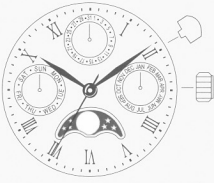

**6P26**

height 3.45mm  
1 eye (Date)  
3 years battery life (SR621SW)

**6P05**

height 3.45mm  
3 eyes (Day/Date/Month)  
3 years battery life (SR621SW)

**6P27**

height 3.45mm  
3 eyes (Day/Date/24 hour)  
3 years battery life (SR621SW)

**6P29**

height 3.45mm  
3 eyes (Day/Date/24 hour)  
3 years battery life (SR621SW)

**6P89**

height 3.85mm/month disc  
3 eyes (Day/Date/24 hour)  
3 years battery life (SR621SW)

**6P09**

height 3.45mm  
4 eyes (Month/Day/Date/24 hour)  
3 years battery life (SR621SW)

moon phase

**6P00**

height 3.45mm  
3 eyes (Day/Date/Month)  
3 years battery life (SR621SW)

moon phase

**6P20**

height 3.45mm  
2 eyes (Day/Date)  
3 years battery life (SR621SW)

moon phase

**6P21**

height 3.45mm  
2 eyes (Day/Date)  
3 years battery life (SR621SW)

moon phase

**6P24**

height 3.45mm  
3 years battery life (SR621SW)

moon phase

**6P80**

height 3.85mm/date pointer  
2 discs (Day/Month)  
3 years battery life (SR621SW)