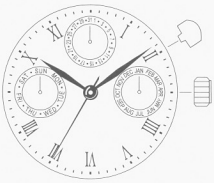

## 6P MULTI SERIES

10½"

High Hand Available

High Hand Available

**6P23**

height 3.45mm  
2 eyes (Date/24 hour)  
3 years battery life (SR621SW)

**6P25**

height 3.45mm  
2 eyes (Day/Date)  
3 years battery life (SR621SW)

**6P26**

height 3.45mm  
1 eye (Date)  
3 years battery life (SR621SW)

**6P05**

height 3.45mm  
3 eyes (Day/Date/Month)  
3 years battery life (SR621SW)

**6P27**

height 3.45mm  
3 eyes (Day/Date/24 hour)  
3 years battery life (SR621SW)

**6P29**

height 3.45mm  
3 eyes (Day/Date/24 hour)  
3 years battery life (SR621SW)

**6P89**

height 3.85mm/month disc  
3 eyes (Day/Date/24 hour)  
3 years battery life (SR621SW)

**6P09**

height 3.45mm  
4 eyes (Month/Day/Date/24 hour)  
3 years battery life (SR621SW)

moon phase

**6P00**

height 3.45mm  
3 eyes (Day/Date/Month)  
3 years battery life (SR621SW)

moon phase

**6P20**

height 3.45mm  
2 eyes (Day/Date)  
3 years battery life (SR621SW)

moon phase

**6P21**