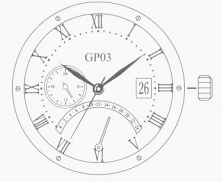

height 4.18mm  
Retrograde day/Date/24 hour  
3years battery life(SR621SW)

**JR20**

height 4.18mm  
Retrograde day/Date/24 hour  
3years battery life(SR621SW)

# GP SERIES

12'''

Dual Time  
Big Date

**GP00**

height 4.40mm  
3 years battery life (SR920SW)

Dual Time  
Big Date

**GP01**

height 4.40mm  
3 years battery life (SR920SW)

Dual Time  
Big Date  
24 Hour

**GP03**

height 4.40mm  
3 years battery life (SR920SW)

Big Date  
Small Sec

**GP10**

height 4.40mm  
3 years battery life (SR920SW)

Big Date  
Small Sec

**GP11**

height 4.40mm  
3 years battery life (SR920SW)

Big Date

**GP30**

height 4.40mm  
3 years battery life (SR920SW)

Dual Time  
Date

**GP50**

height 3.80mm  
3 years battery life (SR920SW)

Dual Time  
24 Hour  
Date