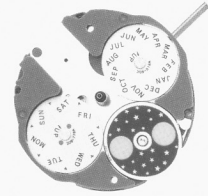

## 6P MULTI SERIES

10½"

High Hand Available

High Hand Available

**6P23**

height 3.45mm  
2 eyes (Date/24 hour)  
3 years battery life (SR621SW)

**6P25**

height 3.45mm  
2 eyes (Day/Date)  
3 years battery life (SR621SW)

**6P26**

height 3.45mm  
1 eye (Date)  
3 years battery life (SR621SW)

**6P05**

height 3.45mm  
3 eyes (Day/Date/Month)  
3 years battery life (SR621SW)

**6P27**

height 3.45mm  
3 eyes (Day/Date/24 hour)  
3 years battery life (SR621SW)

**6P29**

height 3.45mm  
3 eyes (Day/Date/24 hour)  
3 years battery life (SR621SW)

**6P89**

height 3.85mm/month disc  
3 eyes (Day/Date/24 hour)  
3 years battery life (SR621SW)

**6P09**

height 3.45mm  
4 eyes (Month/Day/Date/24 hour)  
3 years battery life (SR621SW)