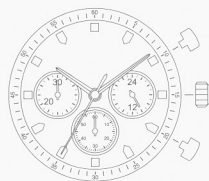

# JS SERIES

12½'''

NEW

**JS00**

height 4.18mm  
stopwatch 30min/sec, 24 hour  
2 years battery life (SR621SW)

**JS20**

height 4.18mm  
stopwatch 30min/sec, 24 hour  
2 years battery life (SR621SW)

**JS50**