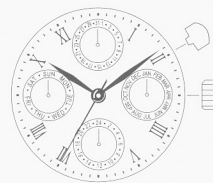

## 6P MULTI SERIES

10½"

High Hand Available

High Hand Available

**6P23**

height 3.45mm  
2 eyes (Date/24 hour)  
3 years battery life (SR621SW)

**6P25**

height 3.45mm  
2 eyes (Day/Date)  
3 years battery life (SR621SW)

**6P26**

height 3.45mm  
1 eye (Date)  
3 years battery life (SR621SW)

**6P05**

height 3.45mm  
3 eyes (Day/Date/Month)  
3 years battery life (SR621SW)

**6P27**

height 3.45mm  
3 eyes (Day/Date/24 hour)  
3 years battery life (SR621SW)

**6P29**

height 3.45mm  
3 eyes (Day/Date/24 hour)  
3 years battery life (SR621SW)

**6P89**

height 3.85mm/month disc  
3 eyes (Day/Date/24 hour)  
3 years battery life (SR621SW)

**6P09**

height 3.45mm  
4 eyes (Month/Day/Date/24 hour)  
3 years battery life (SR621SW)

moon phase

**6P00**

height 3.45mm  
3 eyes (Day/Date/Month)  
3 years battery life (SR621SW)

moon phase

**6P20**

height 3.45mm  
2 eyes (Day/Date)  
3 years battery life (SR621SW)

moon phase

**6P21**