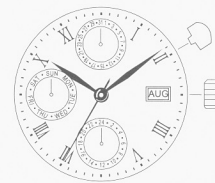

## 6P MULTI SERIES

10½"

High Hand Available

High Hand Available

**6P23**

height 3.45mm  
2 eyes (Date/24 hour)  
3 years battery life (SR621SW)

**6P25**

height 3.45mm  
2 eyes (Day/Date)  
3 years battery life (SR621SW)

**6P26**

height 3.45mm  
1 eye (Date)  
3 years battery life (SR621SW)

**6P05**

height 3.45mm  
3 eyes (Day/Date/Month)  
3 years battery life (SR621SW)

**6P27**

height 3.45mm  
3 eyes (Day/Date/24 hour)  
3 years battery life (SR621SW)

**6P29**

height 3.45mm  
3 eyes (Day/Date/24 hour)  
3 years battery life (SR621SW)

**6P89**

height 3.85mm/month disc  
3 eyes (Day/Date/24 hour)  
3 years battery life (SR621SW)

**6P09**

height 3.45mm  
4 eyes (Month/Day/Date/24 hour)  
3 years battery life (SR621SW)

moon phase

**6P00**

height 3.45mm  
3 eyes (Day/Date/Month)  
3 years battery life (SR621SW)

moon phase

**6P20**

height 3.45mm  
2 eyes (Day/Date)  
3 years battery life (SR621SW)

moon phase

**6P21**