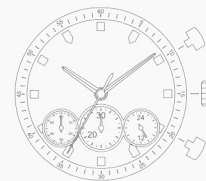

# JS SERIES

12½'''

NEW

**JS00**

height 4.18mm  
stopwatch 30min/sec, 24 hour  
2 years battery life (SR621SW)

**JS20**

height 4.18mm  
stopwatch 30min/sec, 24 hour  
2 years battery life (SR621SW)

**JS50**