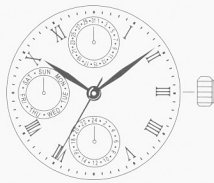

## 6P MULTI SERIES

10½"

High Hand Available

High Hand Available

**6P23**

height 3.45mm  
2 eyes (Date/24 hour)  
3 years battery life (SR621SW)

**6P25**

height 3.45mm  
2 eyes (Day/Date)  
3 years battery life (SR621SW)

**6P26**

height 3.45mm  
1 eye (Date)  
3 years battery life (SR621SW)

**6P05**

height 3.45mm  
3 eyes (Day/Date/Month)  
3 years battery life (SR621SW)

**6P27**

height 3.45mm  
3 eyes (Day/Date/24 hour)  
3 years battery life (SR621SW)

**6P29**

height 3.45mm  
3 eyes (Day/Date/24 hour)  
3 years battery life (SR621SW)

**6P89**

height 3.85mm/month disc  
3 eyes (Day/Date/24 hour)  
3 years battery life (SR621SW)

**6P09**

height 3.45mm  
4 eyes (Month/Day/Date/24 hour)  
3 years battery life (SR621SW)